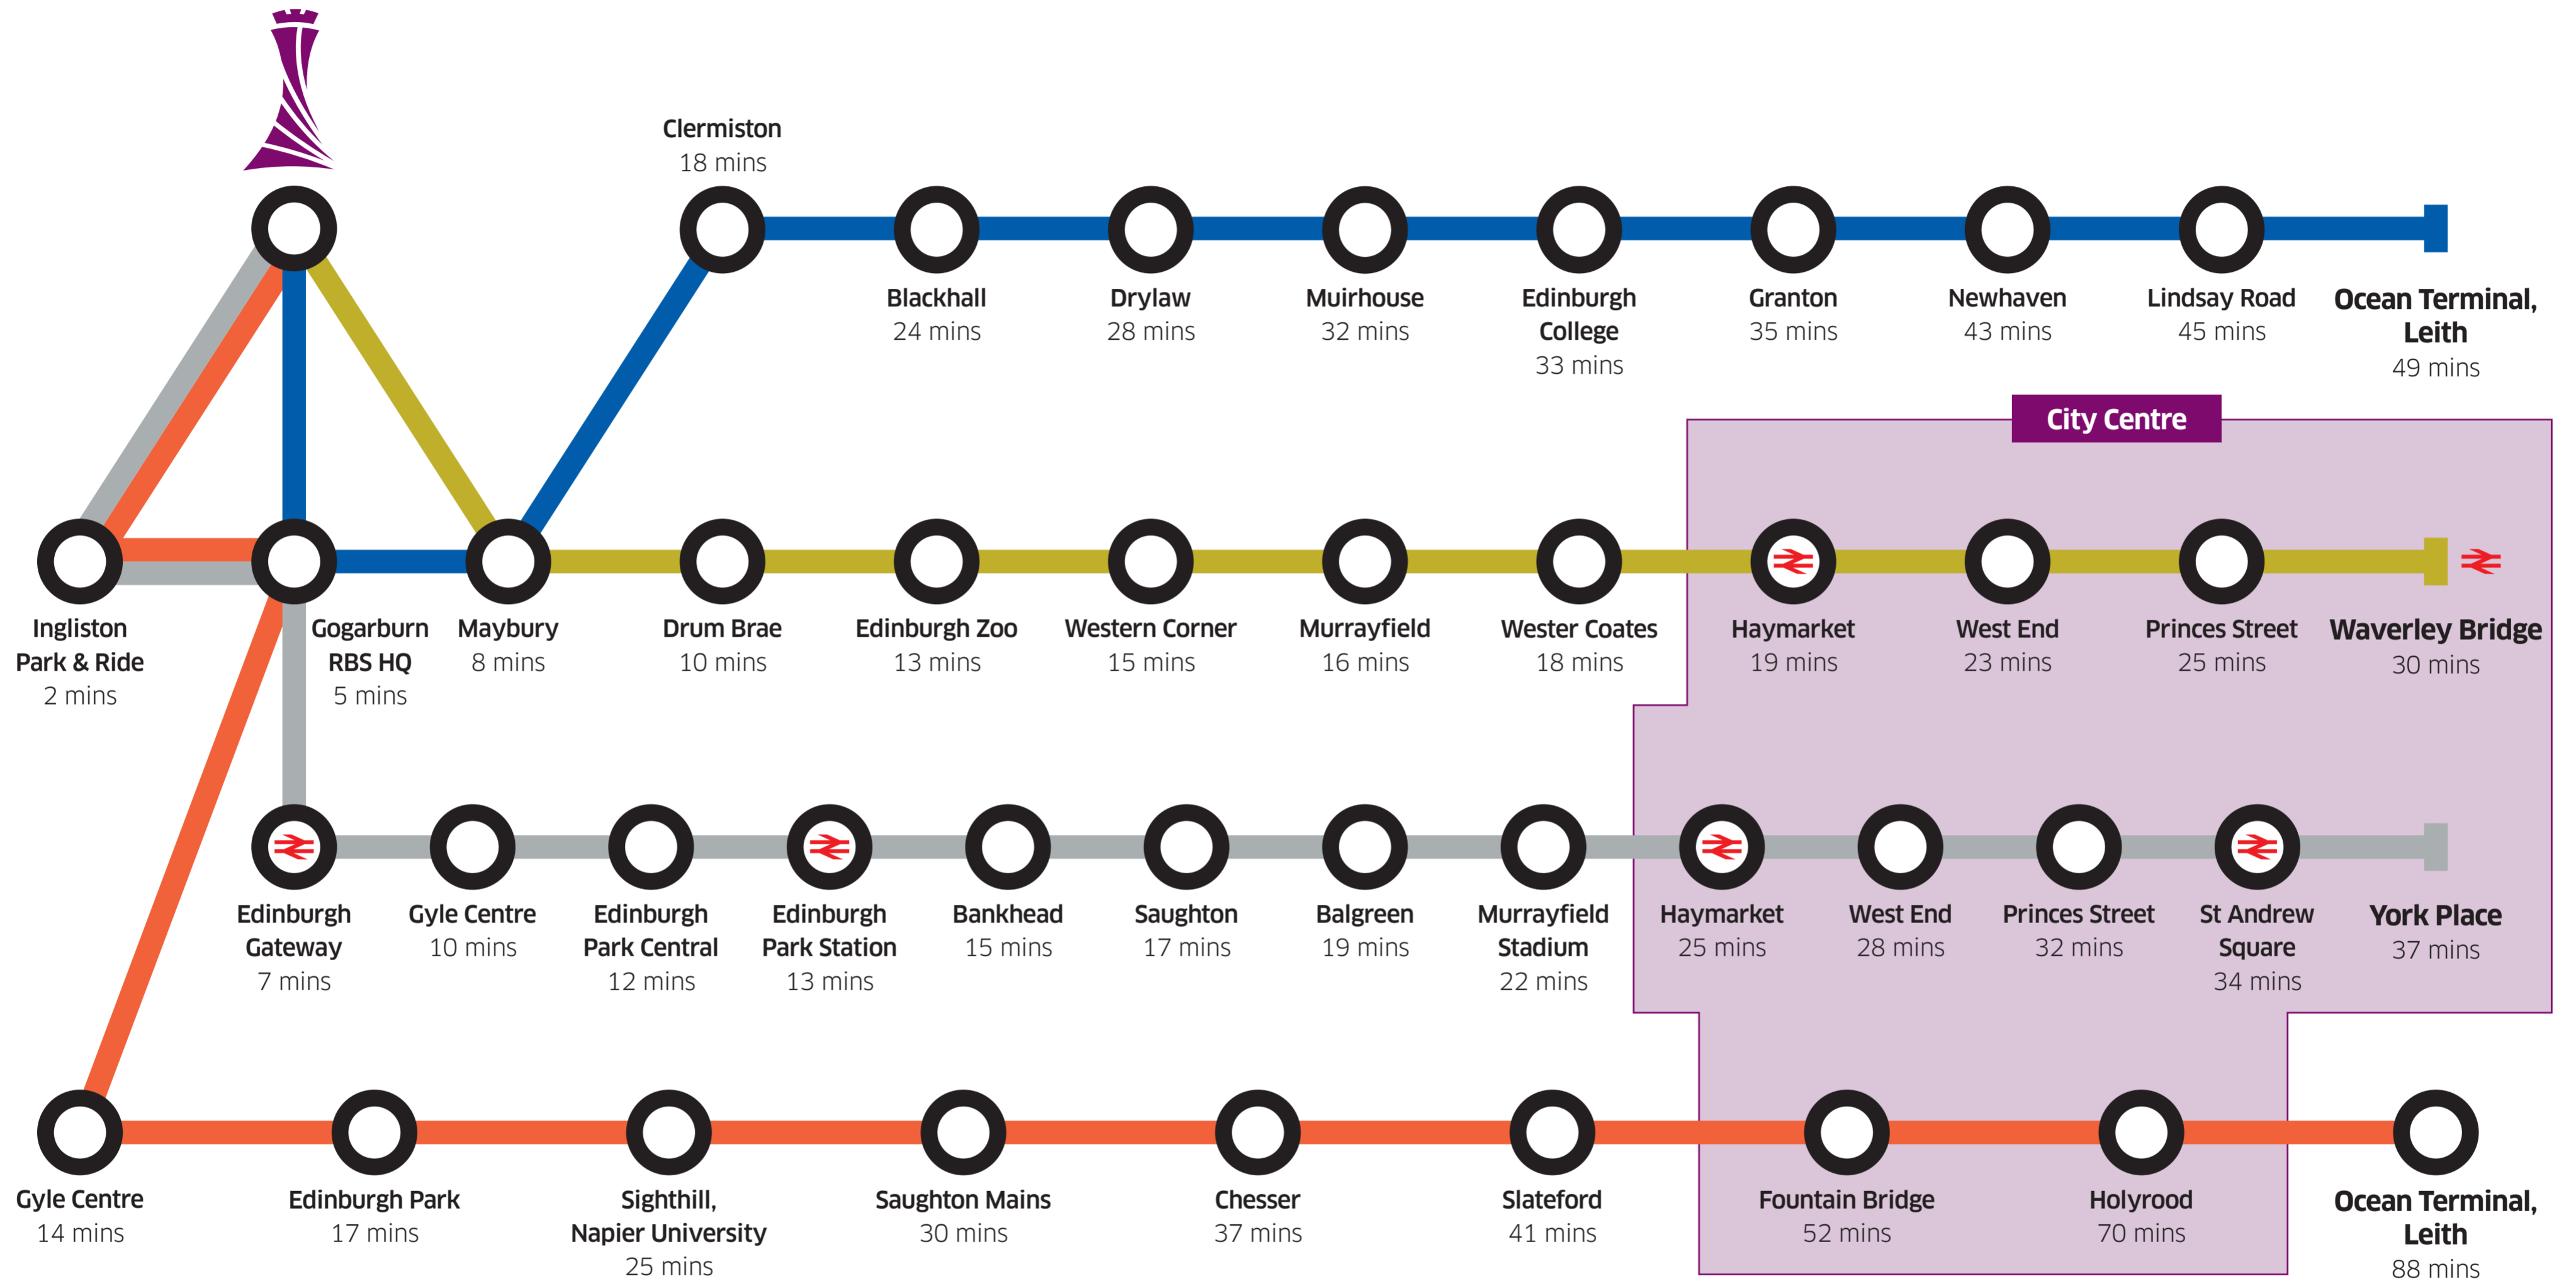

Travelling in to Edinburgh?

KEY

■ Skylink 200
 ■ Airlink 100
 ■ Skylink 300
 ■ Tram
 ■ City Centre
 Journey times are approximate